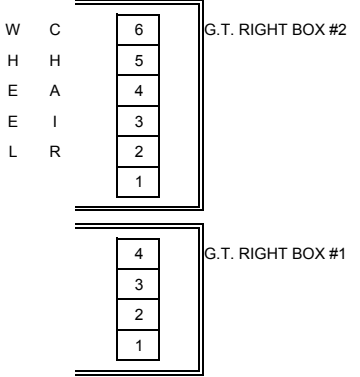

# ORCHESTRA

GT Circle 170  
 GT Boxes 20  
 GT 286  
 476