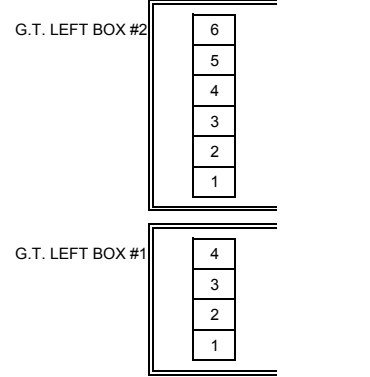

# ORCHESTRA

GT Circle 170  
 GT Boxes 20  
 GT 286  
 476