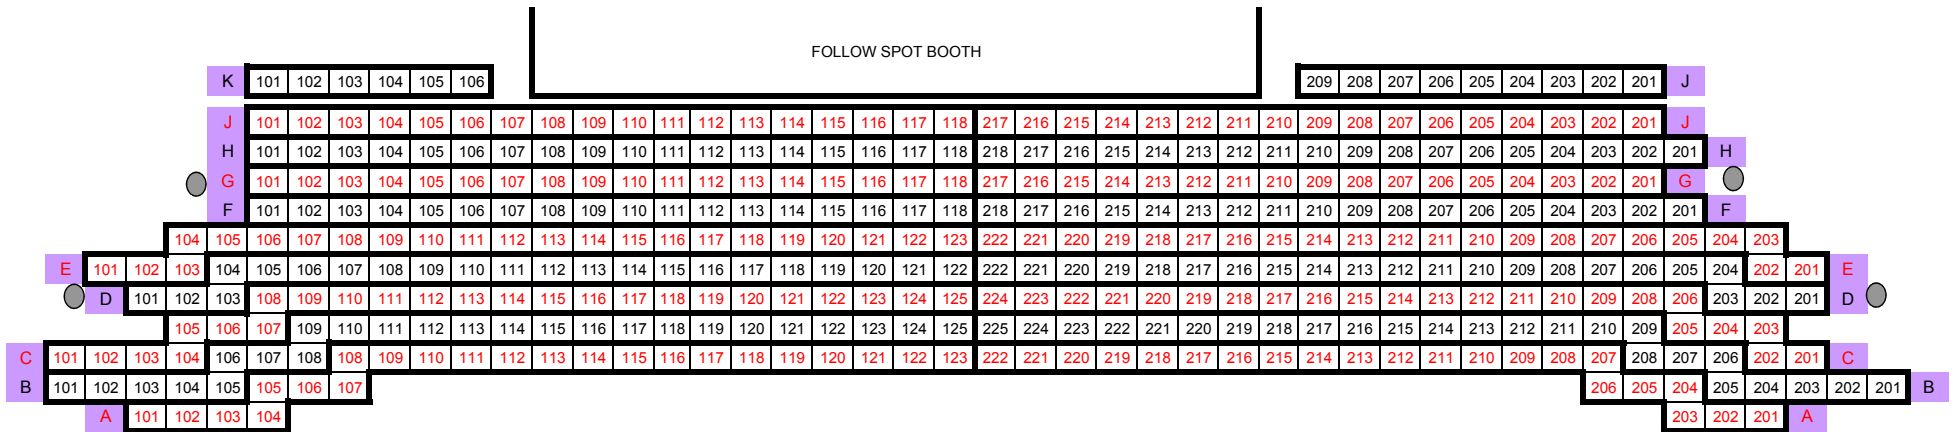

# ORCHESTRA

GT Circle 170  
 GT Boxes 20  
 GT 286  
 476

# MEZZANINE