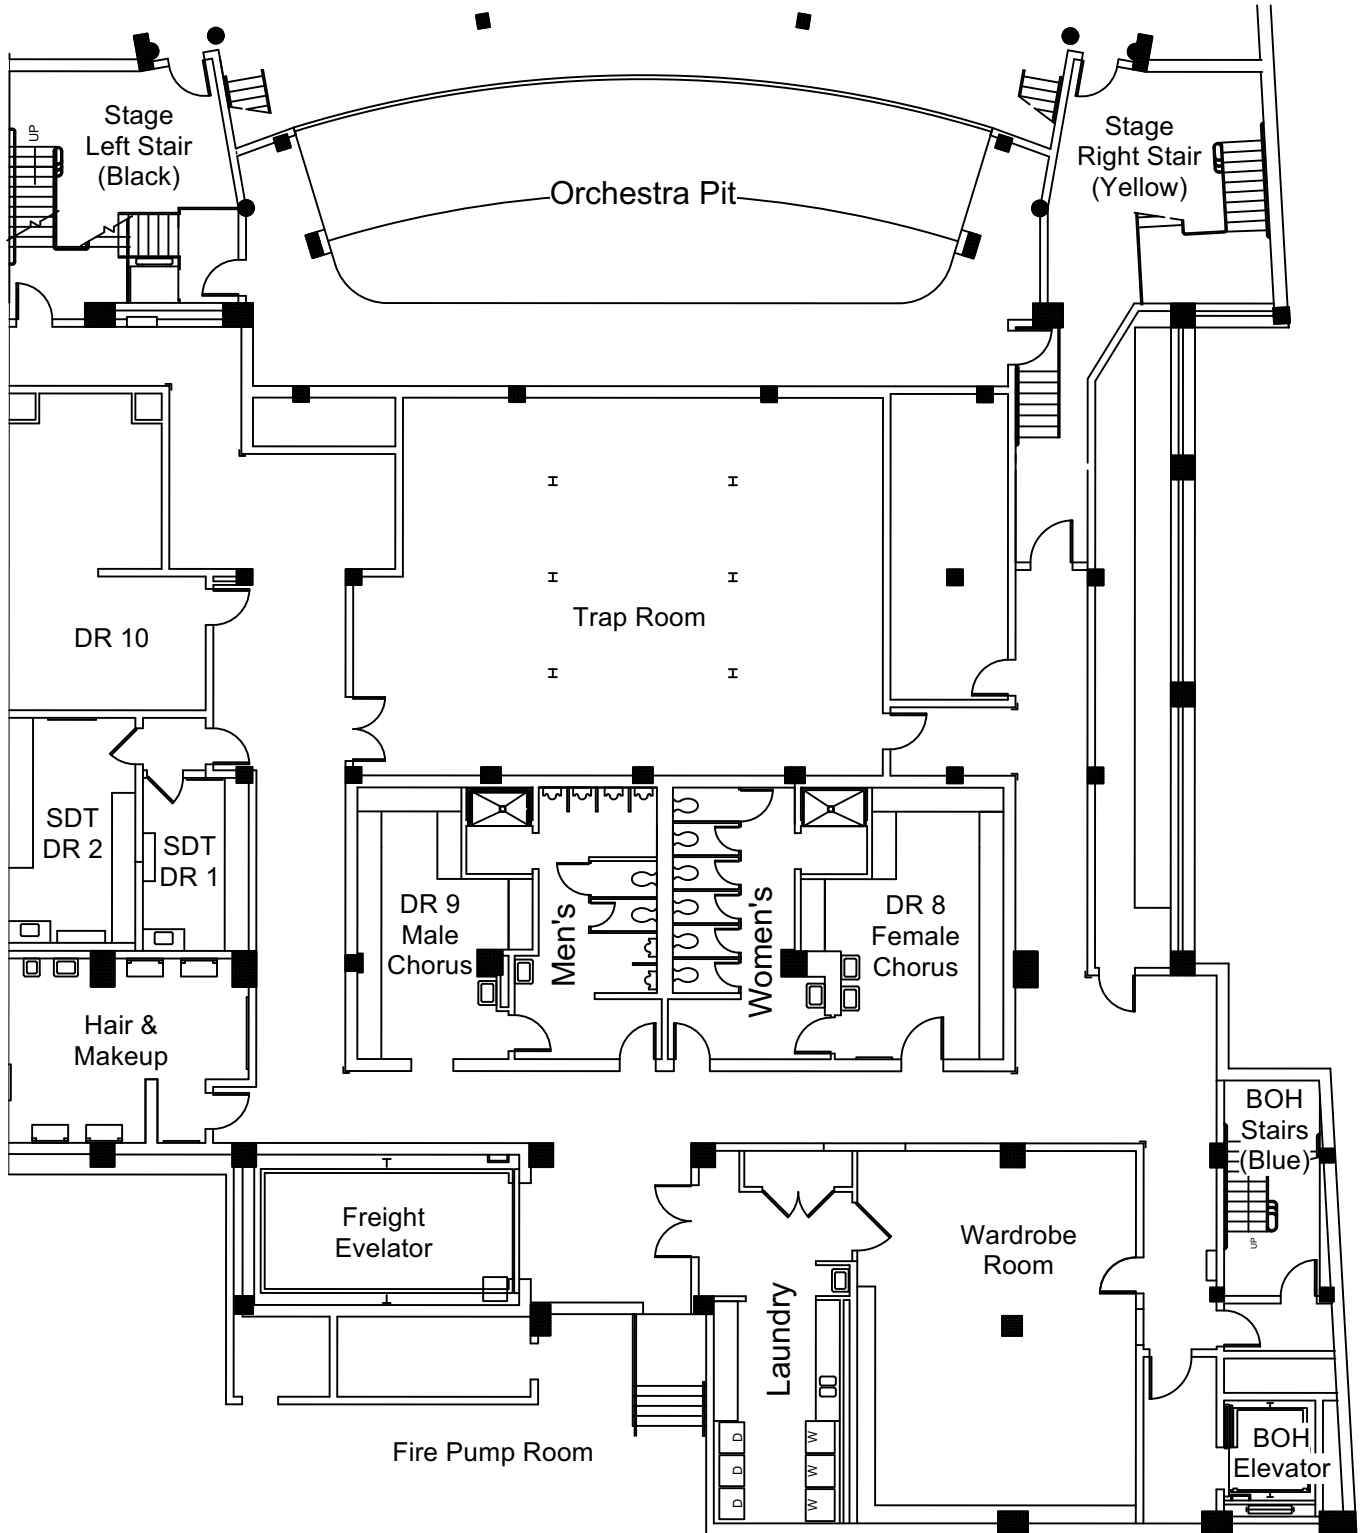

BELK THEATER Level L2

SDT = Stage Door Theater