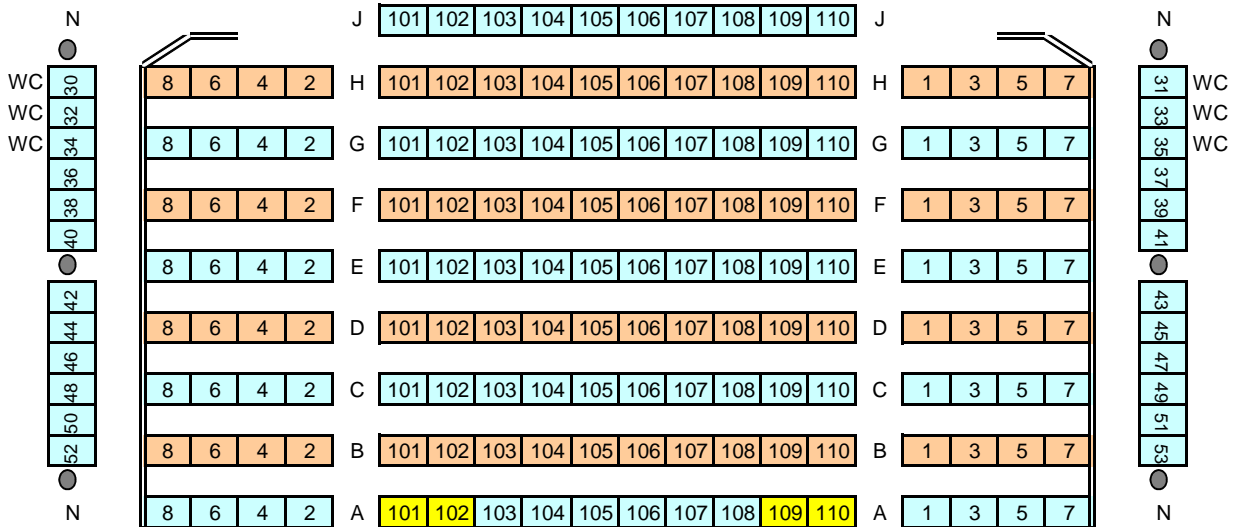

Booth Playhouse

Gallery	128
Upper Orch	128
Lower Orch	188
	444

Holds

Orchestra