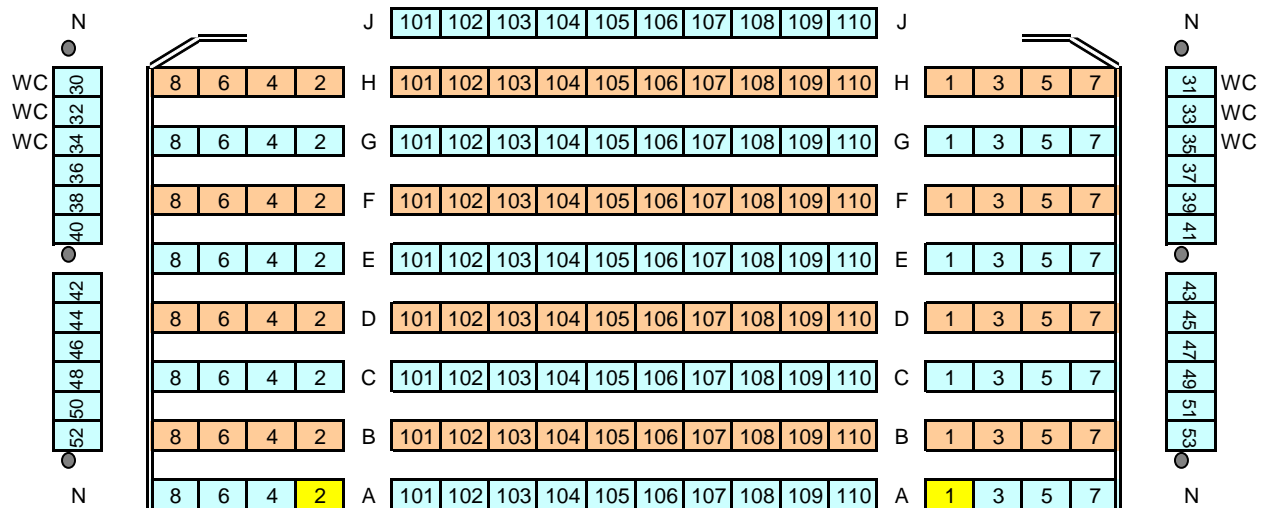

Booth Playhouse

Gallery 134
 Upper Orch 120
 Lower Orch 188

 442

Soundboard Kills
Performer Stair Kills

Orchestra