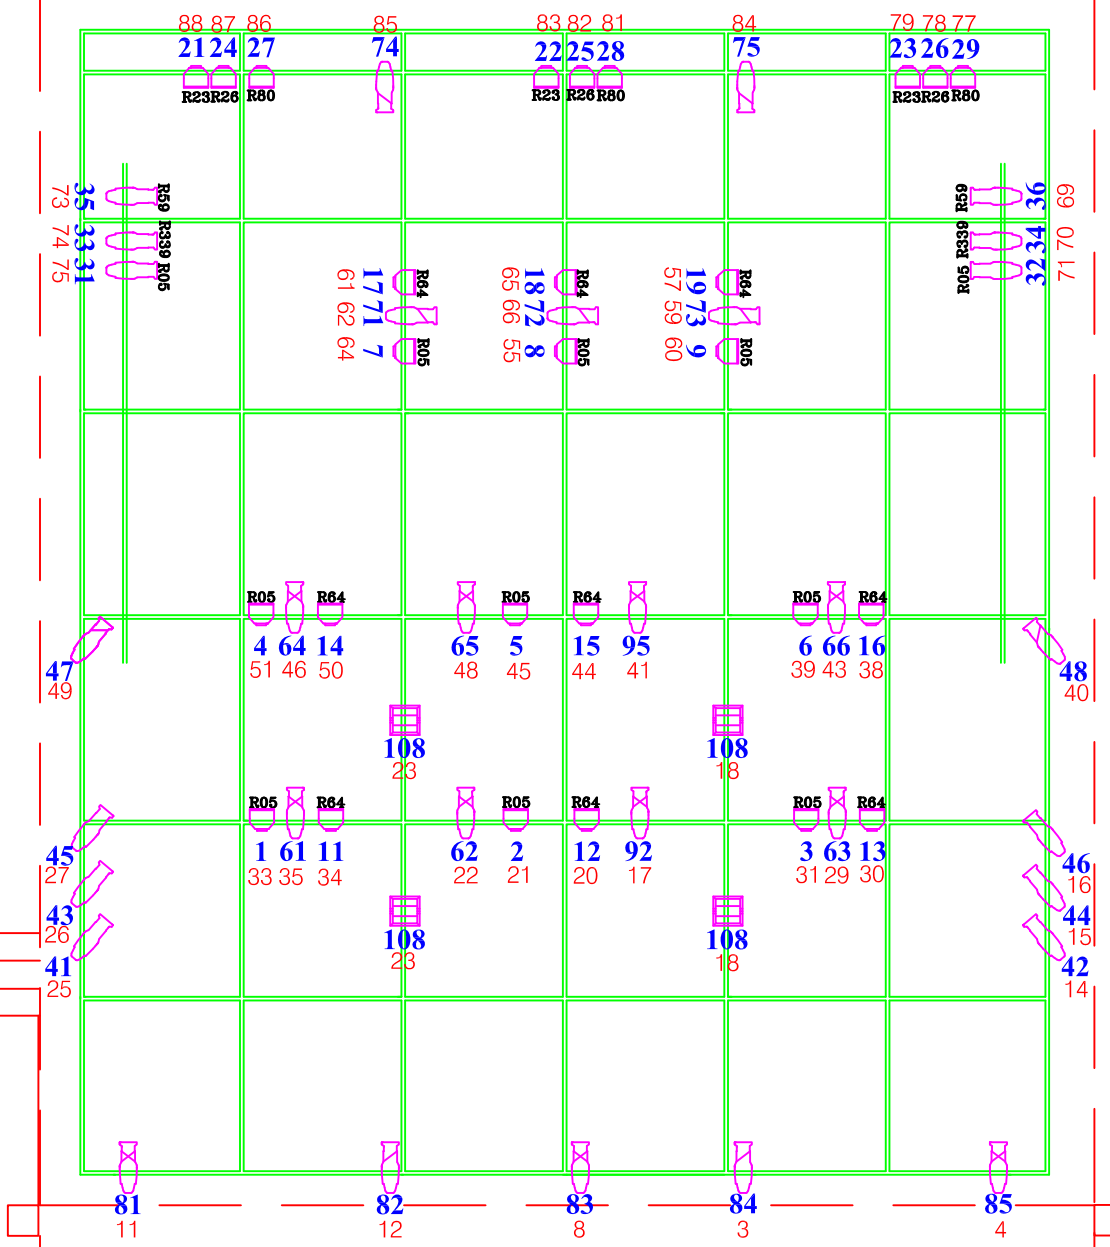

DUKE POWER HOUSE PLOT

R05
12
78
Channel

- Source 4 19 Degree
- Source 4 26 Degree
- Source 4 36 Degree
- Source 4 Par MFL
- CCT Minuette Cyc

Drafted by:
Dan Mulder
8-23-2011