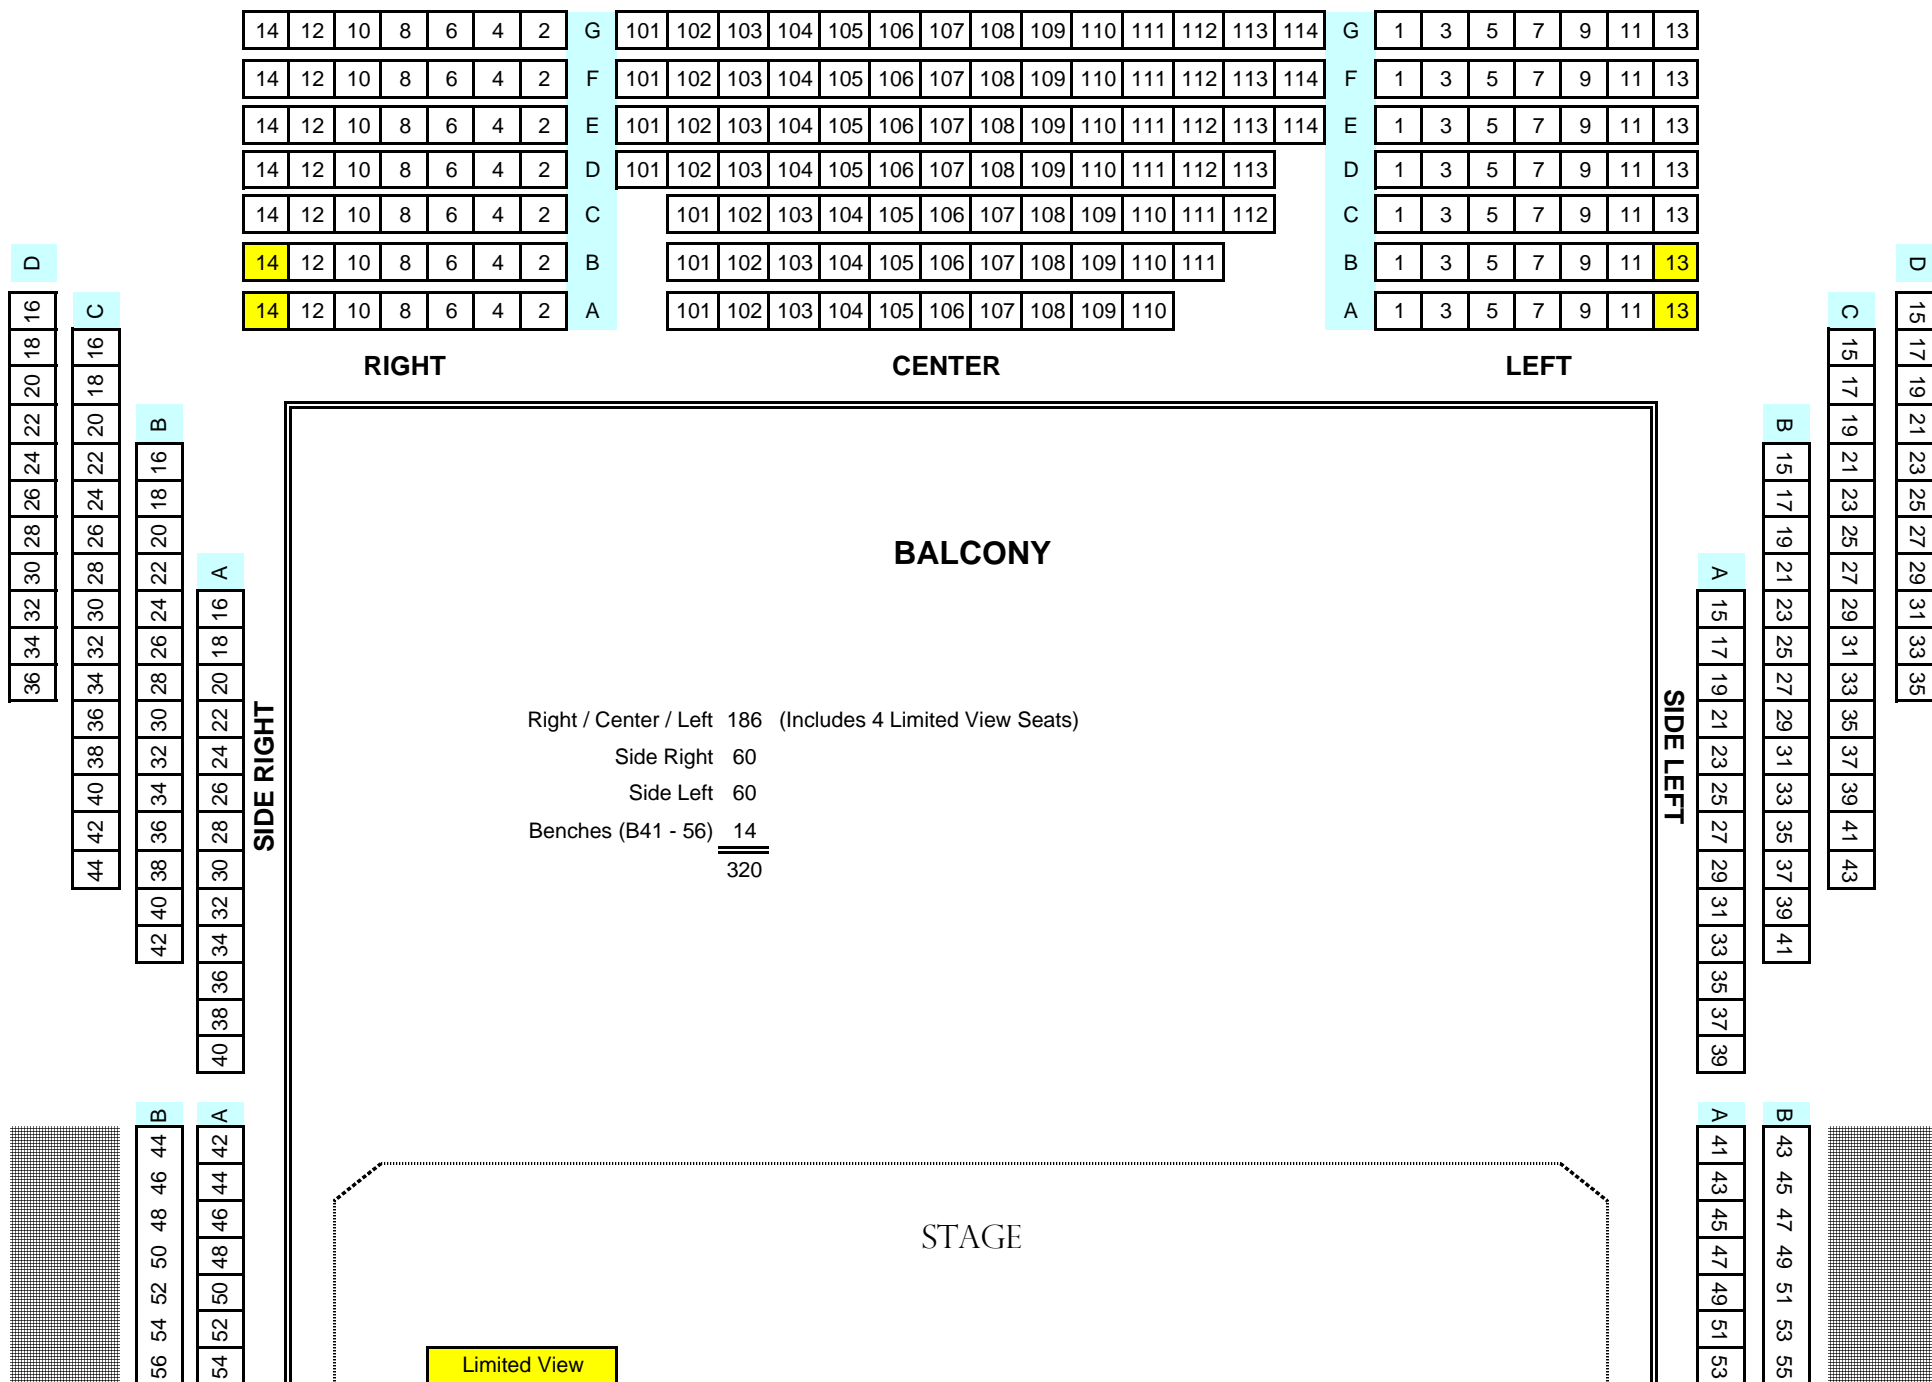

Blumenthal Performing Arts - Spirit Square
McGlohon Theater

ORCHESTRA

Upper Orchestra 182 (Includes 15 Limited View Seats)
Lower Orchestra 228 (Includes 5 Limited View Seat)
410

Orchestra 410
Balcony 320
Total Capacity 730

Limited View

NOT TO SCALE

CENTER

STAGE

RIGHT

LEFT

North Carolina Blumenthal Performing Arts Center McGlohon Theatre

14	12	10	8	6	4	2	G	101	102	103	104	105	106	107	108	109	110	111	112	113	114	G	1	3	5	7	9	11	13
14	12	10	8	6	4	2	F	101	102	103	104	105	106	107	108	109	110	111	112	113	114	F	1	3	5	7	9	11	13
14	12	10	8	6	4	2	E	101	102	103	104	105	106	107	108	109	110	111	112	113	114	E	1	3	5	7	9	11	13
14	12	10	8	6	4	2	D	101	102	103	104	105	106	107	108	109	110	111	112	113	D	1	3	5	7	9	11	13	
14	12	10	8	6	4	2	C	101	102	103	104	105	106	107	108	109	110	111	112	C	1	3	5	7	9	11	13		
14	12	10	8	6	4	2	B	101	102	103	104	105	106	107	108	109	110	111	B	1	3	5	7	9	11	13			
14	12	10	8	6	4	2	A	101	102	103	104	105	106	107	108	109	110	A	1	3	5	7	9	11	13				

RIGHT

CENTER

LEFT

BALCONY

STAGE

SIDE RIGHT

SIDE LEFT

Limited View