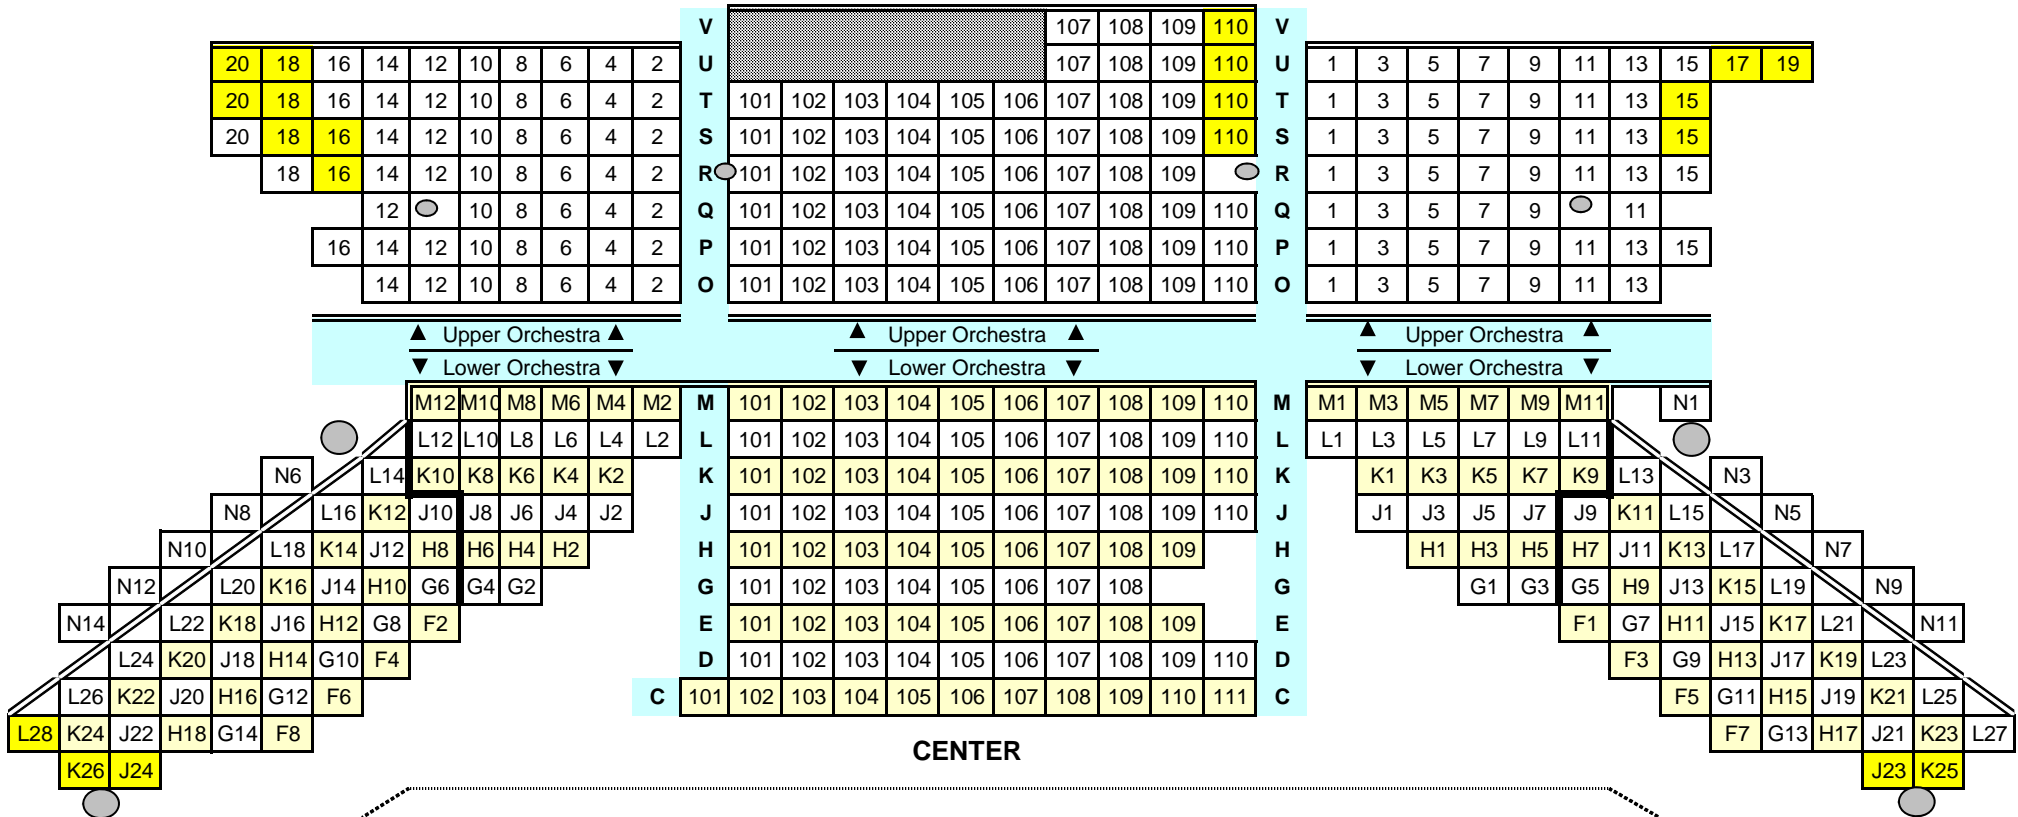

Blumenthal Performing Arts - Spirit Square
McGlohon Theater

ORCHESTRA

Upper Orchestra 182 (Includes 15 Limited View Seats)
Lower Orchestra 228 (Includes 5 Limited View Seat)
410

Orchestra 410
Balcony 320
Total Capacity 730

Limited View

NOT TO SCALE

CENTER

STAGE

RIGHT

LEFT

North Carolina Blumenthal Performing Arts Center McGlohon Theatre

14	12	10	8	6	4	2	G	101	102	103	104	105	106	107	108	109	110	111	112	113	114	G	1	3	5	7	9	11	13
14	12	10	8	6	4	2	F	101	102	103	104	105	106	107	108	109	110	111	112	113	114	F	1	3	5	7	9	11	13
14	12	10	8	6	4	2	E	101	102	103	104	105	106	107	108	109	110	111	112	113	114	E	1	3	5	7	9	11	13
14	12	10	8	6	4	2	D	101	102	103	104	105	106	107	108	109	110	111	112	113	D	1	3	5	7	9	11	13	
14	12	10	8	6	4	2	C	101	102	103	104	105	106	107	108	109	110	111	112	C	1	3	5	7	9	11	13		
14	12	10	8	6	4	2	B	101	102	103	104	105	106	107	108	109	110	111	B	1	3	5	7	9	11	13			
14	12	10	8	6	4	2	A	101	102	103	104	105	106	107	108	109	110	A	1	3	5	7	9	11	13				

RIGHT

CENTER

LEFT

BALCONY

STAGE

SIDE RIGHT

SIDE LEFT

Limited View