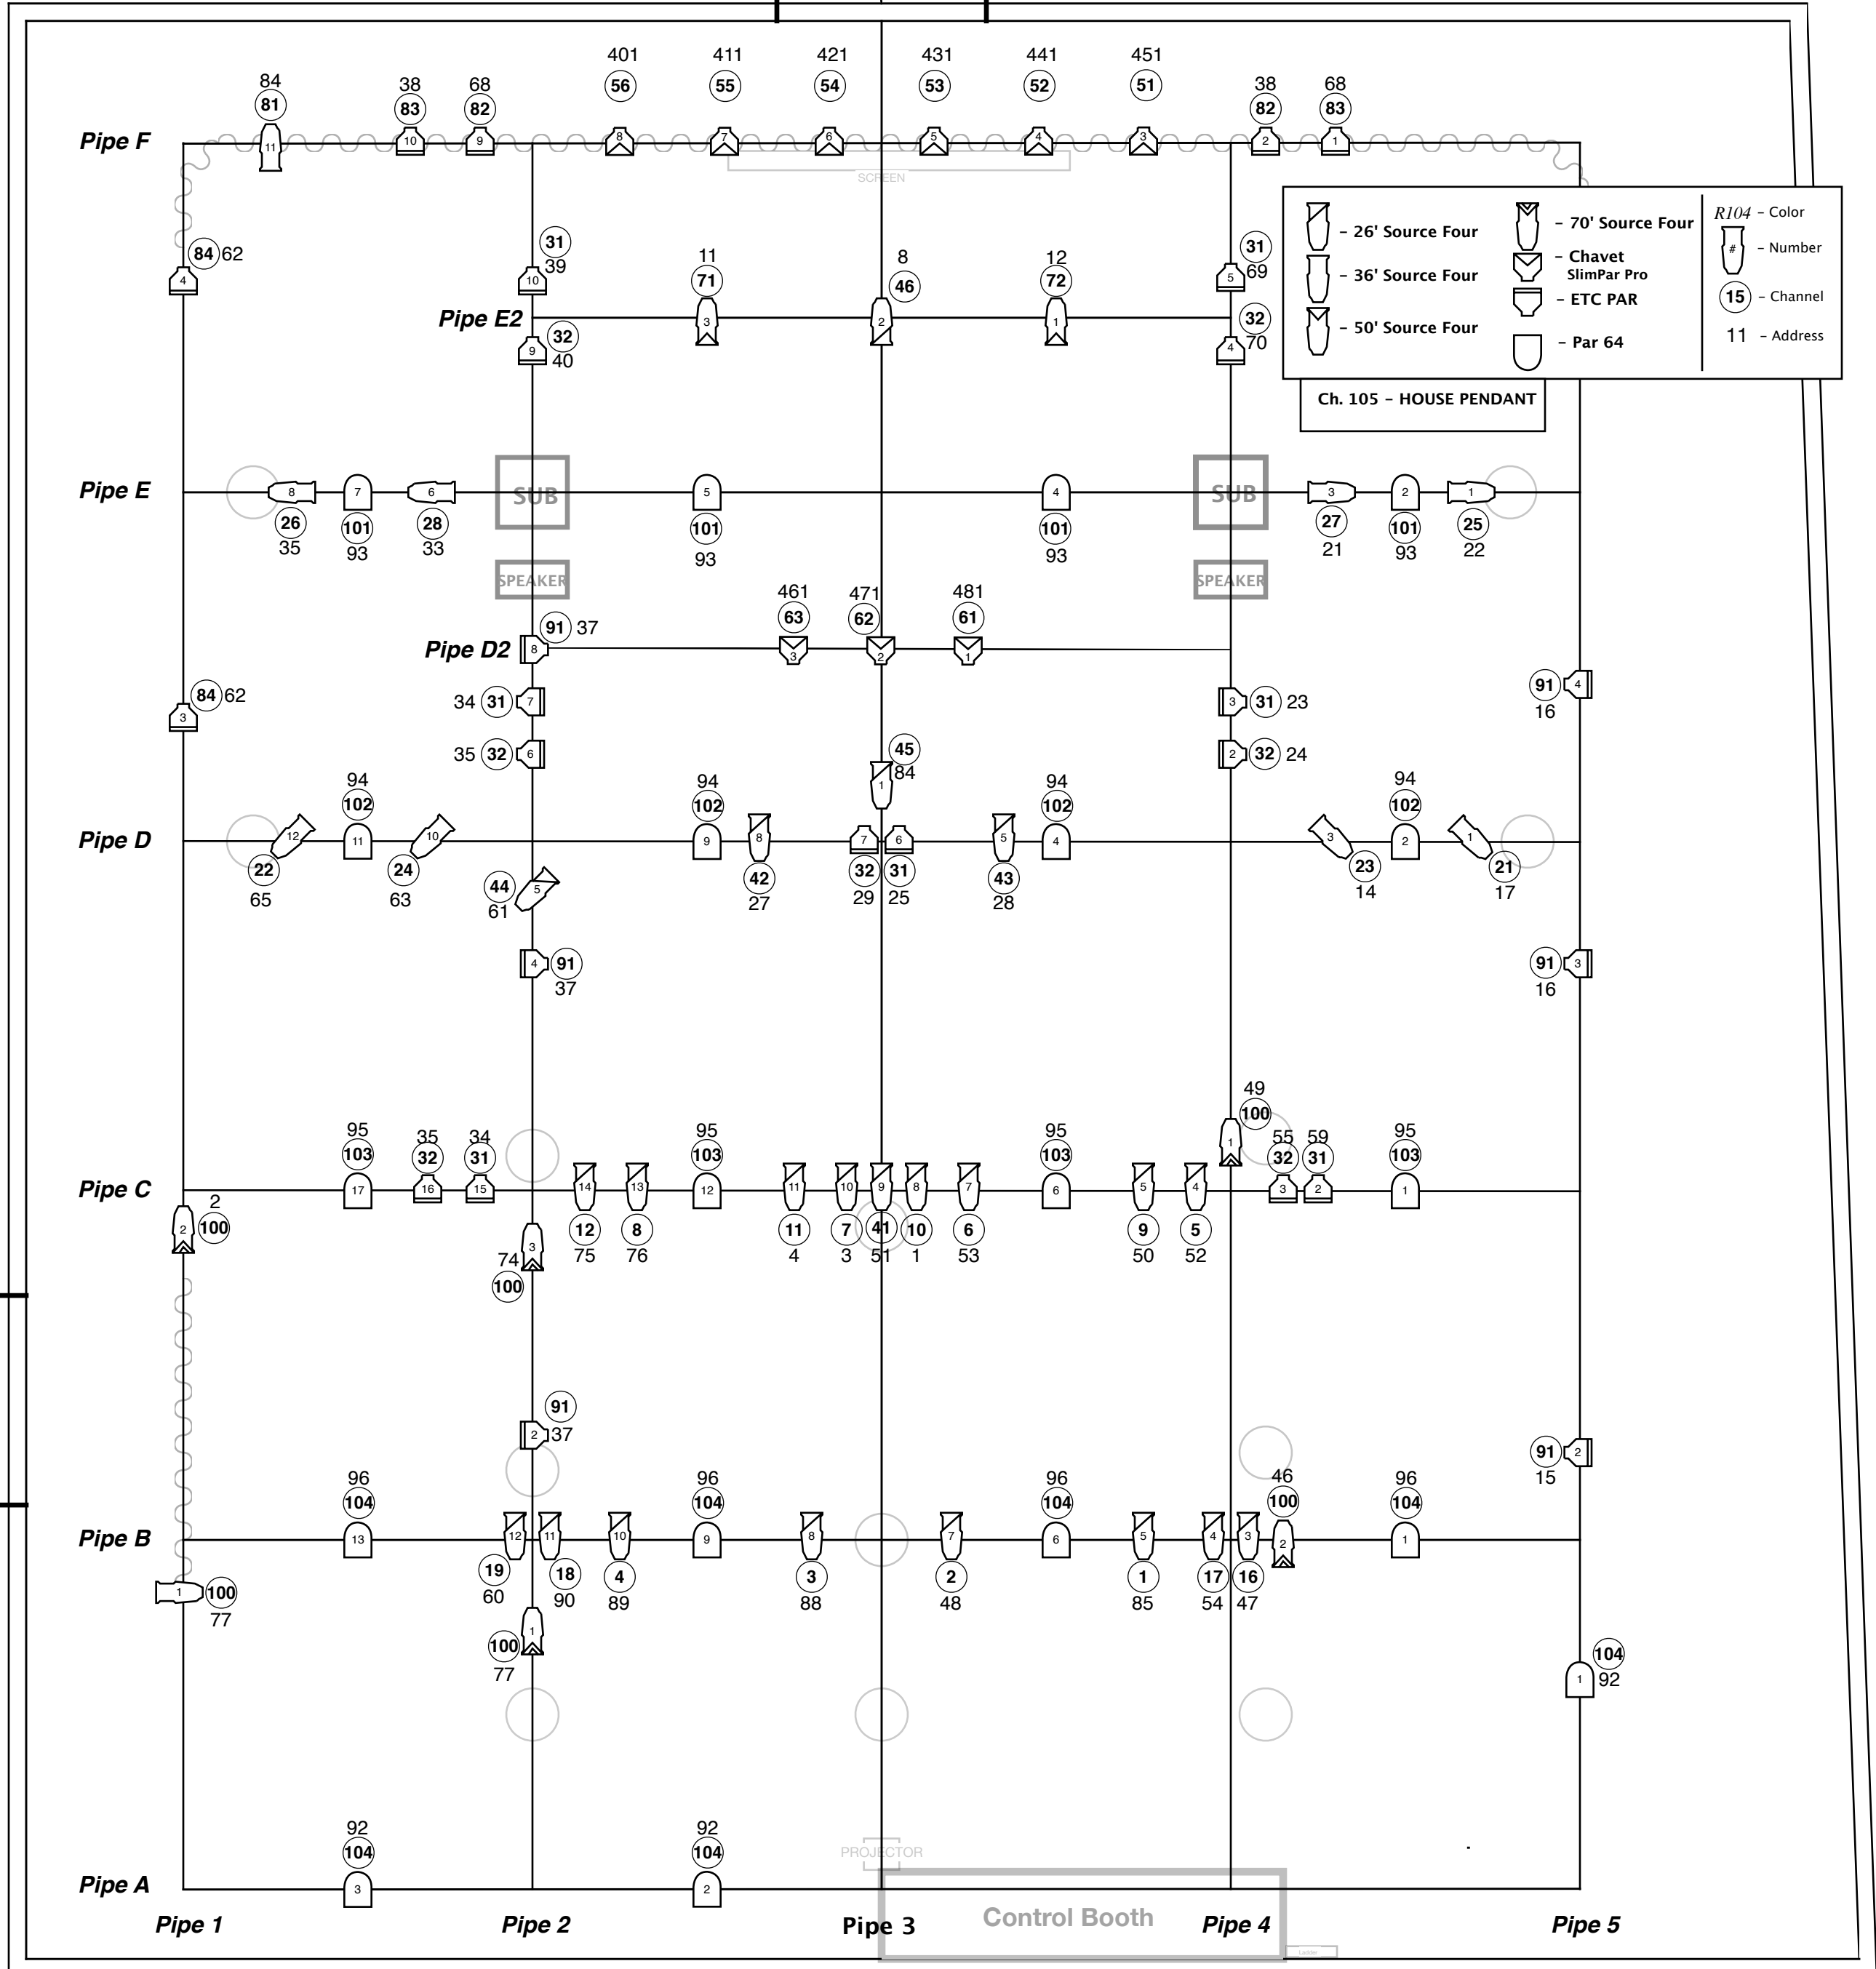

**Stage Door Theatre
Blumenthal Performing Arts**

Updated 9/27/17

	- 26' Source Four		- 70' Source Four	R104 - Color
	- 36' Source Four		- Chavet SlimPar Pro	# - Number
	- 50' Source Four		- ETC PAR	15 - Channel
			- Par 64	11 - Address

Ch. 105 - HOUSE PENDANT

SUB

SUB

SPEAKER

SPEAKER

PROJECTOR

Control Booth

Pipe F

Pipe E2

Pipe E

Pipe D2

Pipe D

Pipe C

Pipe B

Pipe A

Pipe 1

Pipe 2

Pipe 3

Pipe 4

Pipe 5