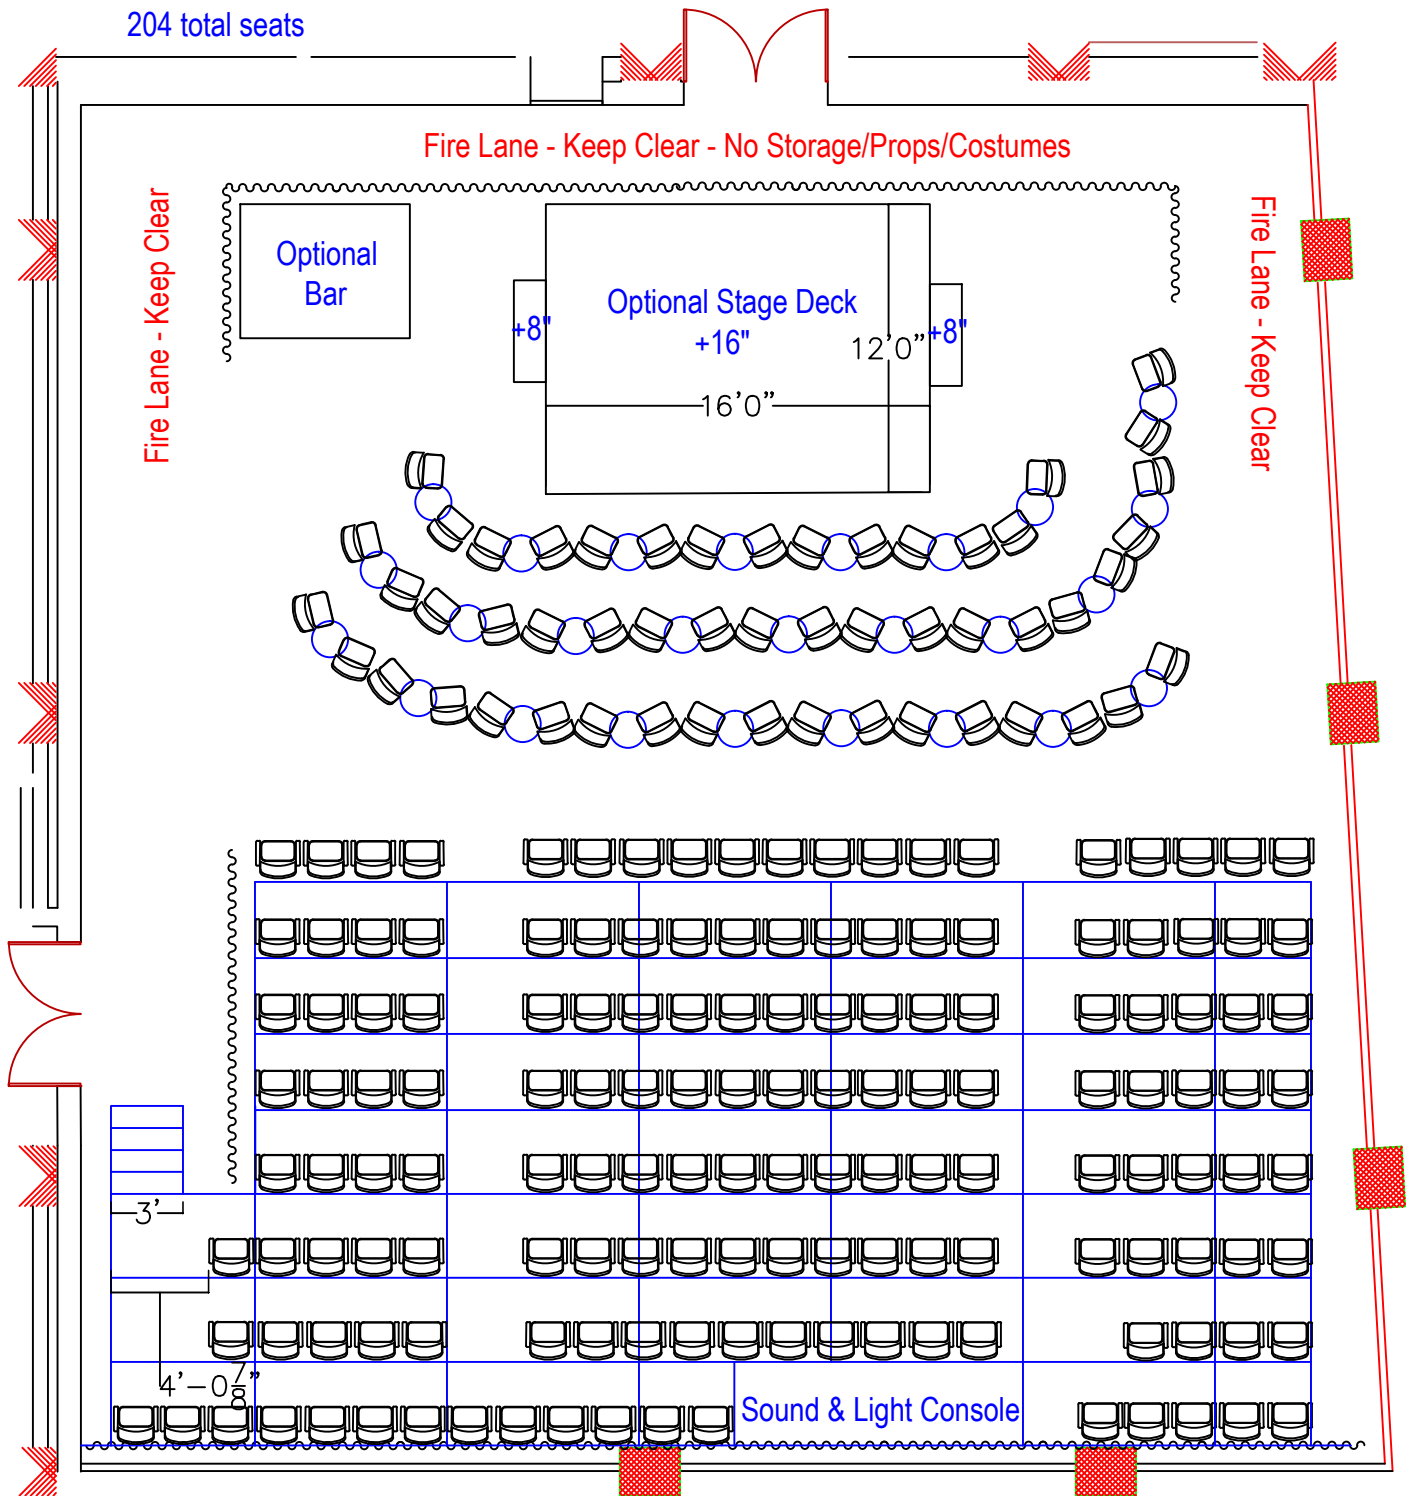

152 chairs in rows.
 52 chairs at cabaret tables.
 204 total seats

North Carolina Blumenthal
 Performing Arts Center

STAGE DOOR THEATER

SEATING & STAGE DECK CONFIGURATIONS

Cabaret Style Setup

NOTES:

- Bar & Stage Deck are optional
 - Stage stairs are configurable
 - Rear & side curtains are configurable
- REVISED 06/21/2018