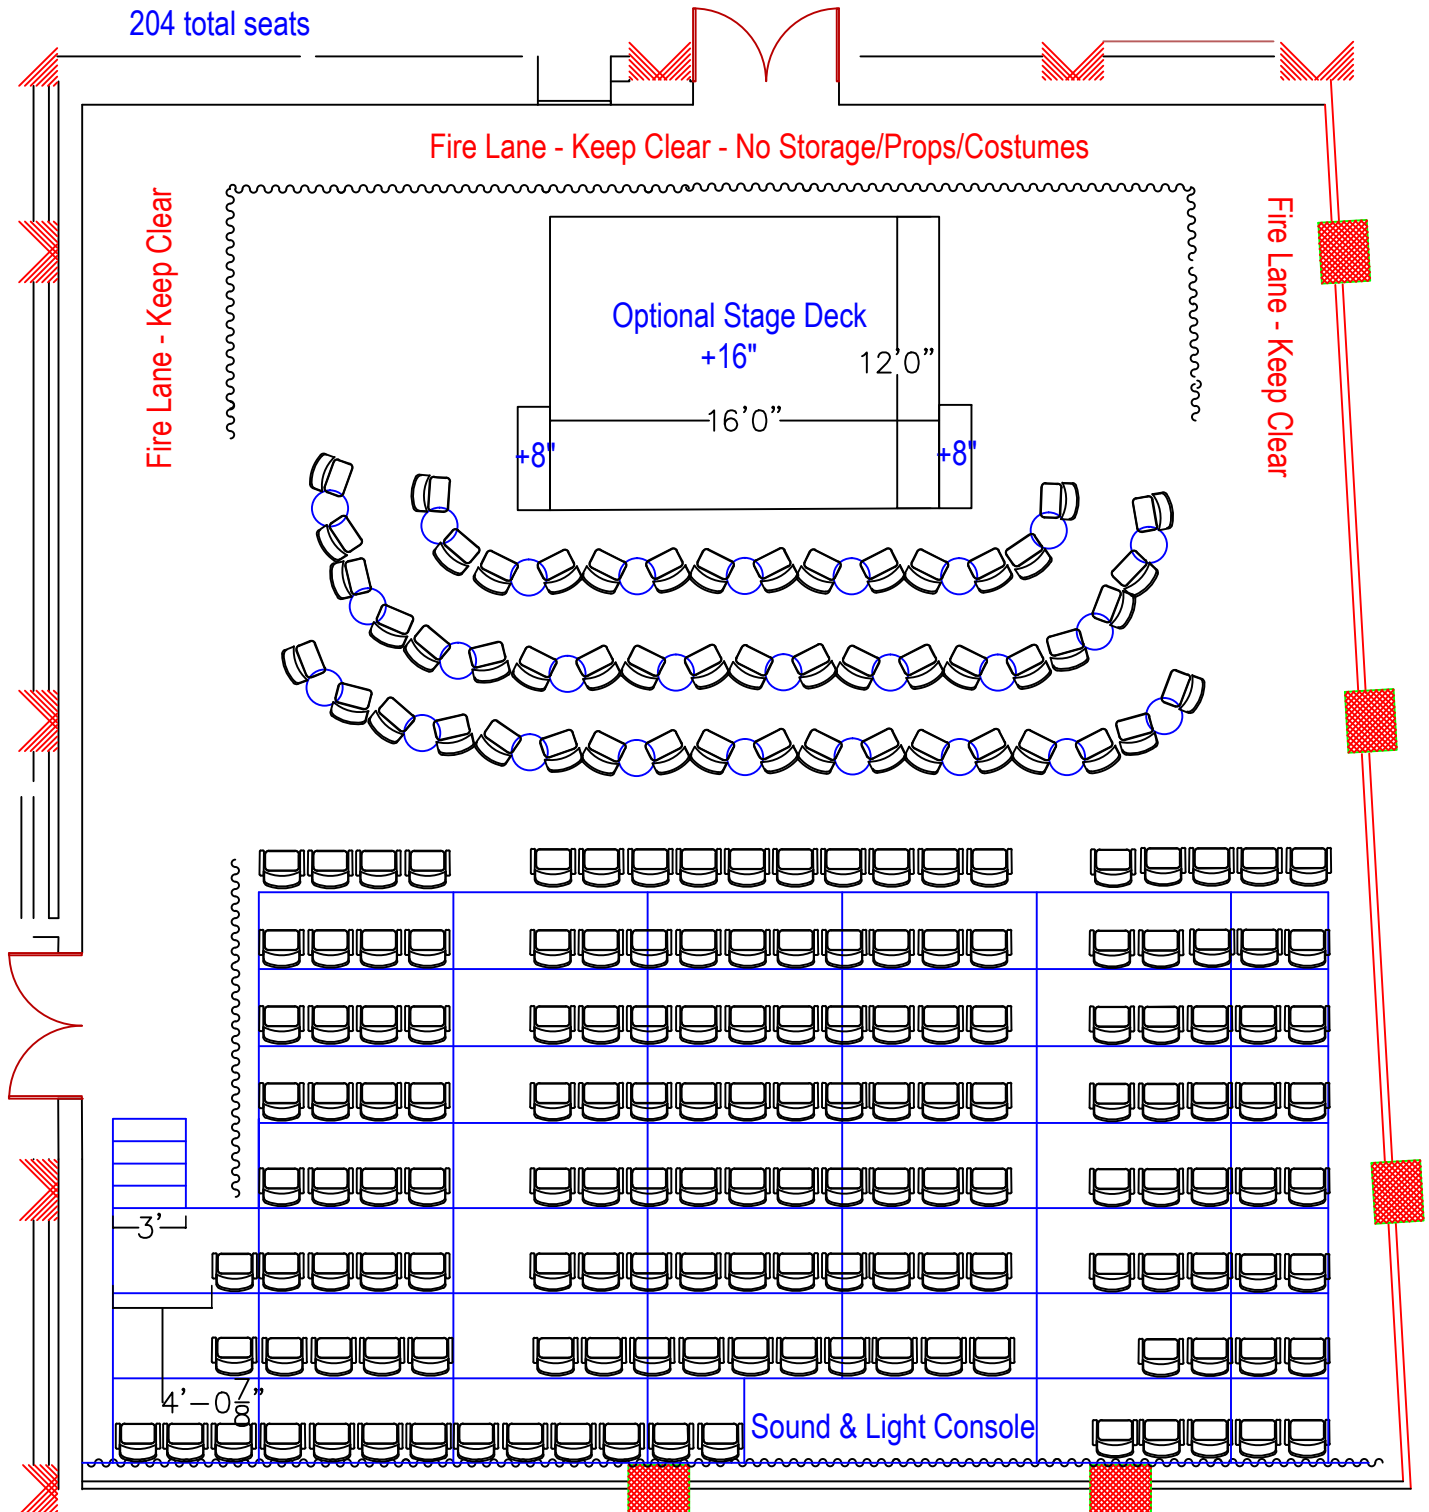

152 chairs in rows.  
 52 chairs at cabaret tables.  
 204 total seats

North Carolina Blumenthal  
 Performing Arts Center

# STAGE DOOR THEATER

SEATING & STAGE DECK CONFIGURATIONS

## Cabaret Setup w/ No Bar

- NOTES:**
- Bar & Stage Deck are optional
  - Stage stairs are configurable
  - Rear & side curtains are configurable
- REVISED 06/21/2018